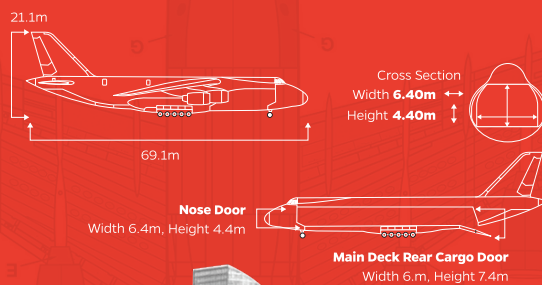

THE ANTONOV AN-124

ماكس أير للخطوط
MAXIMUS AIR®

FLYING ABOVE THE ORDINARY

Hold Capacity

850 Cubic Meters | 120,000 KGS

Hold Dimensions

36.5x6.4x4.4 Meters

Maximum Takeoff

392000 KGS

Overview

The heaviest of the heavyweight cargo lifters.

It has a unique self contained multiple winch and overhead crane system capable of self loading / unloading 120 tonne from front or rear.